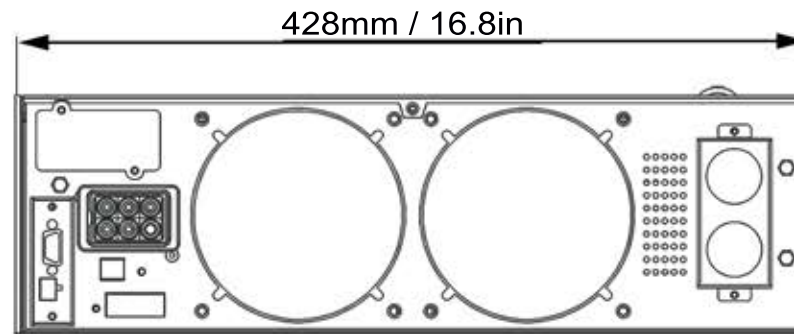

UPS PRODUCT INFORMATION**Vault 4000RM and 5000RM 240V****Dimensions (mm / in)**

NOTE: This version does not contain internal batteries
and requires an external battery pack.
It uses a 240VDC battery pack.

Standard Rear Panel Shown
Custom Versions Available