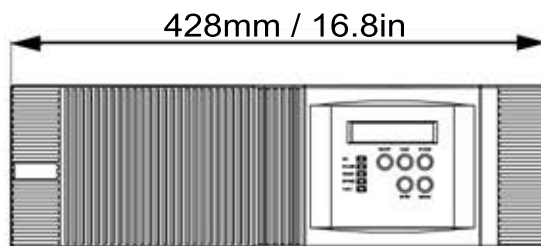

UPS PRODUCT INFORMATION**Vault 4000RM and 5000RM 240V****Dimensions (mm / in)**

NOTE: This version does not contain internal batteries
and requires an external battery pack.
It uses a 240VDC battery pack.